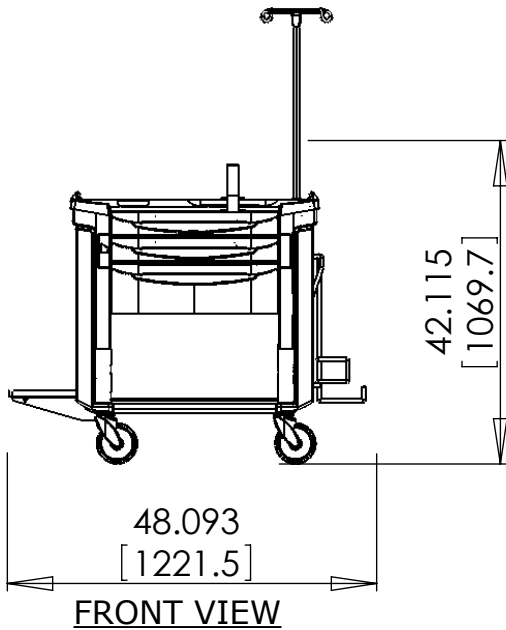

- NOTES:
 - DIMENSIONS ROUNDED TO THE NEAREST 0.1" (3 mm).
 - Drawer Pulls to be Cardinal Red.
 - Minimum and Maximum Height for IV pole is 19.9in and 25.6in respectively (Measured above work surface).

Signed Drawing Is Required To Process Order

Customer Approval

Date

PLAN VIEW

ISOMETRIC VIEW (W/O BACKBOARD)

FRONT VIEW

RIGHT SIDE VIEW

REAR VIEW

RENDERED ISOMETRIC VIEW

InterMetro Industries Corp.
 651 N. Washington St.
 Wilkes-Barre, PA 18705

PREPARED BY: Jaime Rojas
 DATE: 9/23/2015
 DESIGN #: C-155252
 SCALE (ortho): 1:20

CUSTOMER NAME: STOCK_COCHE 3 CAJONES_ESSALUD
 PROJECT NAME: STOCK_COCHE 3 CAJONES_ESSALUD
 DESCRIPTION:
 CUSTOMER ACCOUNT #: STOCK_COCHE 3 CAJONES_ESSA