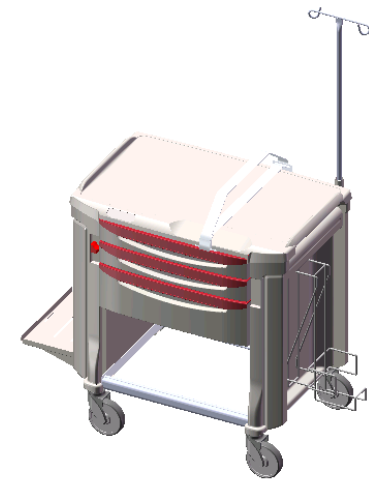

- NOTES:
 - DIMENSIONS ROUNDED TO THE NEAREST 0.1" (3 mm).
 - Drawer Pulls to be Cardinal Red.
 - Minimum and Maximum Height for IV pole is 19.9in and 25.6in respectively (Measured above work surface).

Signed Drawing Is Required To Process Order

Customer Approval

Date

PLAN VIEW

ISOMETRIC VIEW (W/O BACKBOARD)

FRONT VIEW

RIGHT SIDE VIEW

REAR VIEW

RENDERED ISOMETRIC VIEW

InterMetro Industries Corp.
 651 N. Washington St.
 Wilkes-Barre, PA 18705

PREPARED BY: Jaime Rojas
 DATE: 9/23/2015
 DESIGN #: C-155252
 SCALE (ortho): 1:20

CUSTOMER NAME: STOCK_COCHE 3 CAJONES_ESSALUD
 PROJECT NAME: STOCK_COCHE 3 CAJONES_ESSALUD
 DESCRIPTION:
 CUSTOMER ACCOUNT #: STOCK_COCHE 3 CAJONES_ESSA