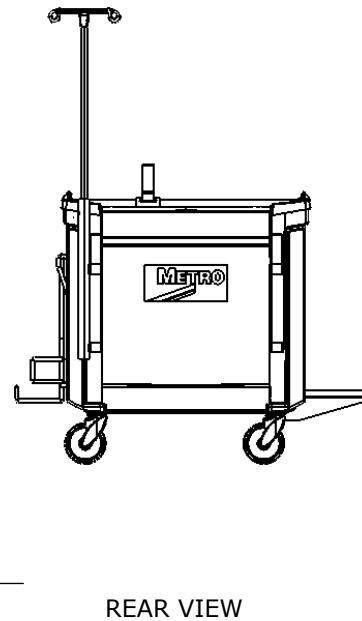

- NOTES:
 - DIMENSIONS ROUNDED TO THE NEAREST 0.1" (3 mm).
 - Drawer Pulls to be Cardinal Red.
 - Minimum and Maximum Height for IV pole is 19.9in and 25.6in respectively (Measured above work surface).

Signed Drawing Is Required To Process Order

Customer Approval

Date

PLAN VIEW

ISOMETRIC VIEW (W/O BACKBOARD)

FRONT VIEW

RIGHT SIDE VIEW

REAR VIEW

RENDERED ISOMETRIC VIEW

InterMetro Industries Corp.
 651 N. Washington St.
 Wilkes-Barre, PA 18705

PREPARED BY: Jaime Rojas
 DATE: 9/23/2015
 DESIGN #: C-155252
 SCALE (ortho): 1:20

CUSTOMER NAME: STOCK_COCHE 3 CAJONES_ESSALUD
 PROJECT NAME: STOCK_COCHE 3 CAJONES_ESSALUD
 DESCRIPTION:
 CUSTOMER ACCOUNT #: STOCK_COCHE 3 CAJONES_ESSA