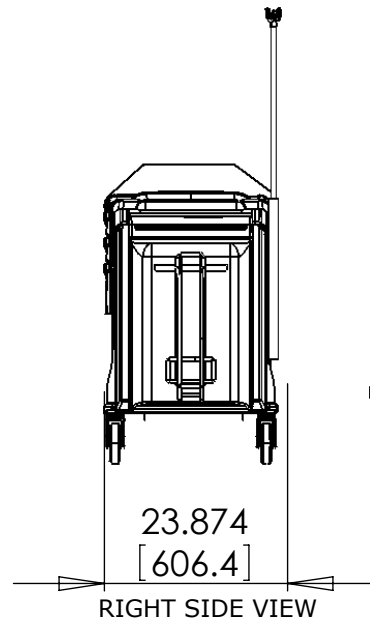

- NOTES:
 - DIMENSIONS ROUNDED TO THE NEAREST 0.1" (3 mm).
 - Drawer Pulls to be Cardinal Red.
 - Minimum and Maximum Height for IV pole is 19.9in and 25.6in respectively (Measured above work surface).

Signed Drawing Is Required To Process Order

Customer Approval

Date

PLAN VIEW

ISOMETRIC VIEW (W/O BACKBOARD)

FRONT VIEW

RIGHT SIDE VIEW

REAR VIEW

RENDERED ISOMETRIC VIEW

InterMetro Industries Corp.
 651 N. Washington St.
 Wilkes-Barre, PA 18705

PREPARED BY: Jaime Rojas
 DATE: 9/23/2015
 DESIGN #: C-155252
 SCALE (ortho): 1:20

CUSTOMER NAME: STOCK_COCHE 3 CAJONES_ESSALUD
 PROJECT NAME: STOCK_COCHE 3 CAJONES_ESSALUD
 DESCRIPTION:
 CUSTOMER ACCOUNT #: STOCK_COCHE 3 CAJONES_ESSA