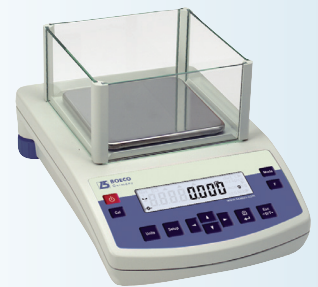

Specifiaction	BAS 31	BAS 32
Max. capacity	220 g	110 g
Minimal load	0,01g	0,01g
Readability	0,0001 g	0,0001 g
Tare range	- 220 g	- 110 g
Repeatability *	0,0001 g	0,0001 g
Linearity	± 0,0002 g	± 0,0002 g
Pan size	ø 85 mm	ø 85 mm
Stabilization time	3,5 sec.	3,5 sec.
Calibration	Internal (automatic)	
Interface	RS 232	
Display	LCD with backlight	
Working temperature	+ 10°C - +40°C	
Power Supply	110-230 V AC, 50/60 Hz	
Netweight / Grossweight	5,5 kgs / 8,2 Kg	
Size / Packing size	335x210x335 / 495x385x515 mm	

Model	Readability	Capacity
BAS 31	0,0001 g	220 g
BAS 32	0,0001 g	110 g

BOECO BPS MODELS

Our Standard Precision balances with automatic internal calibration

► Functions:

Parts Counting, weighing in percent, checking, totalizing, filling, GLP procedures

Specifiaction	BPS 40	BPS 41	BPS 51	BPS 52
Max. capacity	750 g	360 g	4500 g	2100 g
Minimal load	0,02 g	0,02 g	0,5 g	0,5 g
Readability	0,001 g	0,001 g	0,01 g	0,01 g
Tare range	- 750 g	- 360 g	- 4500 g	- 2100 g
Repeatability*	0,015 g	0,001 g	0,01 g	0,01 g
Linearity	± 0,003 g	± 0,002 g	± 0,02 g	± 0,02 g
Pan size	128 x 128 mm		195 x 195 mm	
Stabilization time	2 sec.		1,5 sec.	
Calibration	Internal (automatic)			
Interface	RS 232			
Display	LCD with backlight			
Working temperature	+ 10°C - +40°C			
Power Supply	110-230 V AC, 50/60 Hz			
Netweight / Grossweight	3,7 kgs / 5,6 kg		4,6 / 6,5 kg	
Size / Packing size	335x210x80 / 570x325x225 mm			

Model	Readability	Capacity
BPS 40	0,001 g	750 g
BPS 41	0,001 g	360 g

Model	Readability	Capacity
BPS 51	0,01 g	4500 g
BPS 52	0,01 g	2100 g

ACCESSORIES

Code	Description
BOE KIT 85	Density determination KIT for solids and liquids for balances featuring weighing pan ø85 and ø100 mm
BOE KIT 128	Density determination KIT for balances with weighing pan 128 x 128
BOE WINPC	BALANCE-WIN PC Software
BOE P0108	RS 232 cable (Balance - Computer)